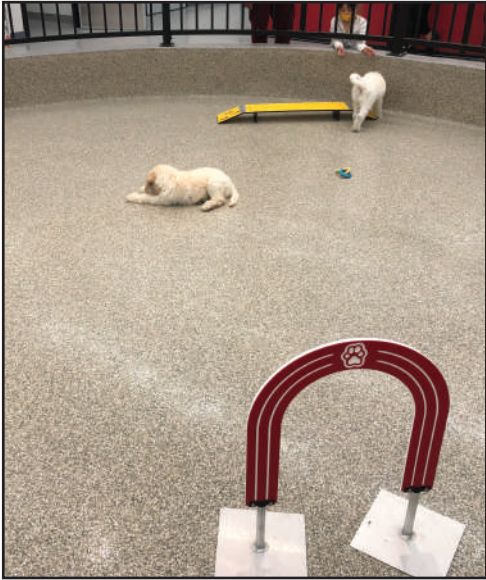

Animal Shelter

Animal Kingdom